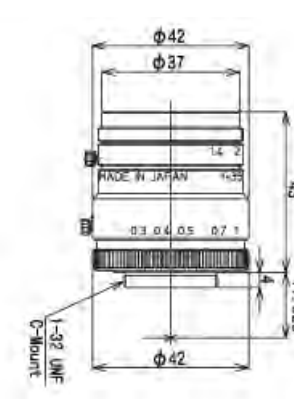

EHD35HC-SWIR
 Image Format: 1"
 Focal Length, $f = 35$ mm
 F-Stop: F1.4 ~ F16
 M.O.D. = 0,3m
 Resolution: 120lp/mm;80lp/mm
 Distortion: < 0.5%
 Filter Size: \varnothing M35,5 X P0.5
 Weight: 130g
 Size (\varnothing x L): 42 x 43 mm
 Mount: C-Mount

Dimensional Drawing

EHD8HC-SWIR

EHD12HC-SWIR

Dimensional Drawing

EHD16HC-SWIR

EHD25HC-SWIR

Dimensional Drawing

EHD35HC-SWIR

EHD50HC-SWIR

EHD12HC-SWIR
 Image Format: 1"
 Focal Length, $f = 12,5$ mm
 F-Stop: F1.4 ~ F16
 M.O.D. = 0,3m
 Resolution: 120lp/mm;80lp/mm
 Distortion: < 1.5%
 Filter Size: \varnothing M35 X P0.5
 Weight: 150 g
 Size (\varnothing x L): 42 x 52 mm
 Mount: C-Mount

EHD25HC-SWIR
 Image Format: 1"
 Focal Length, $f = 25$ mm
 F-Stop: F1.4 ~ F16
 M.O.D. = 0,3m
 Resolution: 120lp/mm;80lp/mm
 Distortion: <1.0%
 Filter Size: \varnothing M35.5 X P0.5
 Weight: 125g
 Size (\varnothing x L): 42 x 43 mm
 Mount: C-Mount