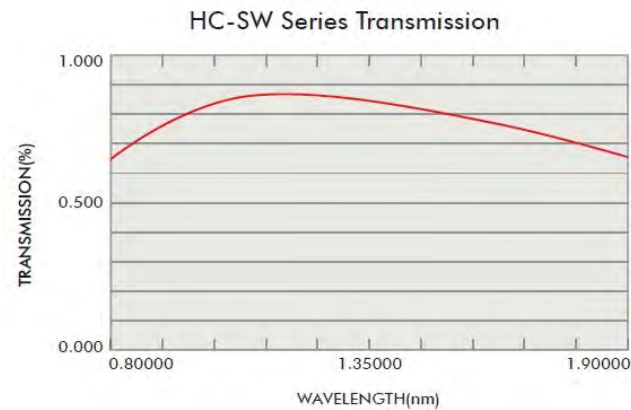

EHD imaging GmbH
Zum Rennplatz 15
D-49401 Damme
Tel.: 05491-2090
Fax: 05491-2098
E-mail: info@ehdimaging.de