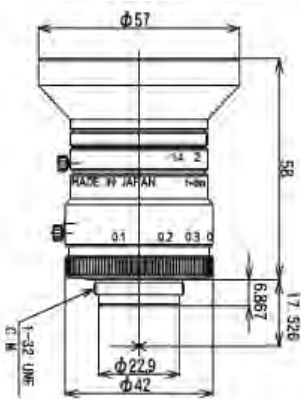

Dimensional Drawing

EHD8HC-SWIR