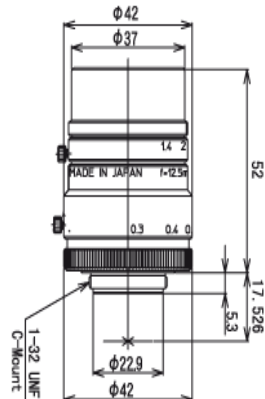

Dimensional Drawing

EHD12HC-SWIR