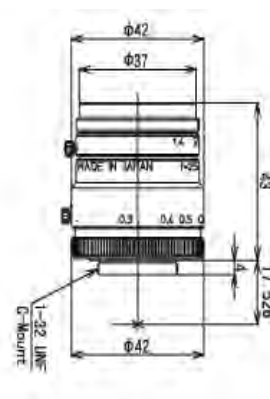

EHD35HC-SWIR
 Image Format: 1"
 Focal Length, $f = 35$ mm
 F-Stop: F1.4 ~ F16
 M.O.D. = 0,3m
 Resolution: 120lp/mm;80lp/mm
 Distortion: < 0.5%
 Filter Size: \varnothing M35,5 X P0.5
 Weight: 130g
 Size (\varnothing x L): 42 x 43 mm
 Mount: C-Mount

Dimensional Drawing

EHD8HC-SWIR

EHD12HC-SWIR

Dimensional Drawing

EHD16HC-SWIR

EHD25HC-SWIR

Dimensional Drawing

EHD35HC-SWIR

EHD50HC-SWIR

EHD12HC-SWIR
 Image Format: 1"
 Focal Length, $f = 12,5$ mm
 F-Stop: F1.4 ~ F16
 M.O.D. = 0,3m
 Resolution: 120lp/mm;80lp/mm
 Distortion: < 1.5%
 Filter Size: \varnothing M35 X P0.5
 Weight: 150 g
 Size (\varnothing x L): 42 x 52 mm
 Mount: C-Mount

EHD25HC-SWIR
 Image Format: 1"
 Focal Length, $f = 25$ mm
 F-Stop: F1.4 ~ F16
 M.O.D. = 0,3m
 Resolution: 120lp/mm;80lp/mm
 Distortion: <1.0%
 Filter Size: \varnothing M35.5 X P0.5
 Weight: 125g
 Size (\varnothing x L): 42 x 43 mm
 Mount: C-Mount