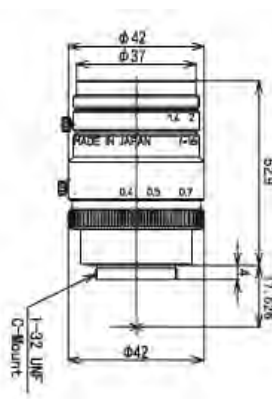

EHD35HC-SWIR
 Image Format: 1"
 Focal Length, $f = 35$ mm
 F-Stop: F1.4 ~ F16
 M.O.D. = 0,3m
 Resolution: 120lp/mm;80lp/mm
 Distortion: < 0.5%
 Filter Size: \varnothing M35,5 X P0.5
 Weight: 130g
 Size (\varnothing x L): 42 x 43 mm
 Mount: C-Mount

Dimensional Drawing

EHD8HC-SWIR

EHD12HC-SWIR

Dimensional Drawing

EHD16HC-SWIR

EHD25HC-SWIR

Dimensional Drawing

EHD35HC-SWIR

EHD50HC-SWIR

EHD12HC-SWIR
 Image Format: 1"
 Focal Length, $f = 12,5$ mm
 F-Stop: F1.4 ~ F16
 M.O.D. = 0,3m
 Resolution: 120lp/mm;80lp/mm
 Distortion: < 1.5%
 Filter Size: \varnothing M35 X P0.5
 Weight: 150 g
 Size (\varnothing x L): 42 x 52 mm
 Mount: C-Mount

EHD25HC-SWIR
 Image Format: 1"
 Focal Length, $f = 25$ mm
 F-Stop: F1.4 ~ F16
 M.O.D. = 0,3m
 Resolution: 120lp/mm;80lp/mm
 Distortion: <1.0%
 Filter Size: \varnothing M35.5 X P0.5
 Weight: 125g
 Size (\varnothing x L): 42 x 43 mm
 Mount: C-Mount