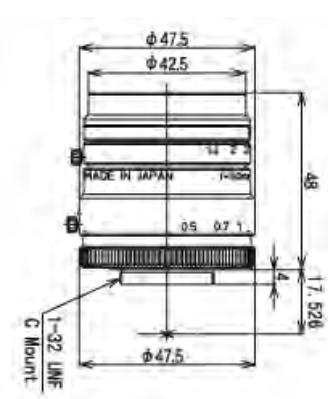

EHD35HC-SWIR
 Image Format: 1"
 Focal Length, $f = 35$ mm
 F-Stop: F1.4 ~ F16
 M.O.D. = 0,3m
 Resolution: 120lp/mm;80lp/mm
 Distortion: < 0.5%
 Filter Size: \varnothing M35,5 X P0.5
 Weight: 130g
 Size (\varnothing x L): 42 x 43 mm
 Mount: C-Mount

Dimensional Drawing

EHD8HC-SWIR

EHD12HC-SWIR

Dimensional Drawing

EHD16HC-SWIR

EHD25HC-SWIR

Dimensional Drawing

EHD35HC-SWIR

EHD50HC-SWIR

EHD12HC-SWIR
 Image Format: 1"
 Focal Length, $f = 12,5$ mm
 F-Stop: F1.4 ~ F16
 M.O.D. = 0,3m
 Resolution: 120lp/mm;80lp/mm
 Distortion: < 1.5%
 Filter Size: \varnothing M35 X P0.5
 Weight: 150 g
 Size (\varnothing x L): 42 x 52 mm
 Mount: C-Mount

EHD25HC-SWIR
 Image Format: 1"
 Focal Length, $f = 25$ mm
 F-Stop: F1.4 ~ F16
 M.O.D. = 0,3m
 Resolution: 120lp/mm;80lp/mm
 Distortion: <1.0%
 Filter Size: \varnothing M35.5 X P0.5
 Weight: 125g
 Size (\varnothing x L): 42 x 43 mm
 Mount: C-Mount